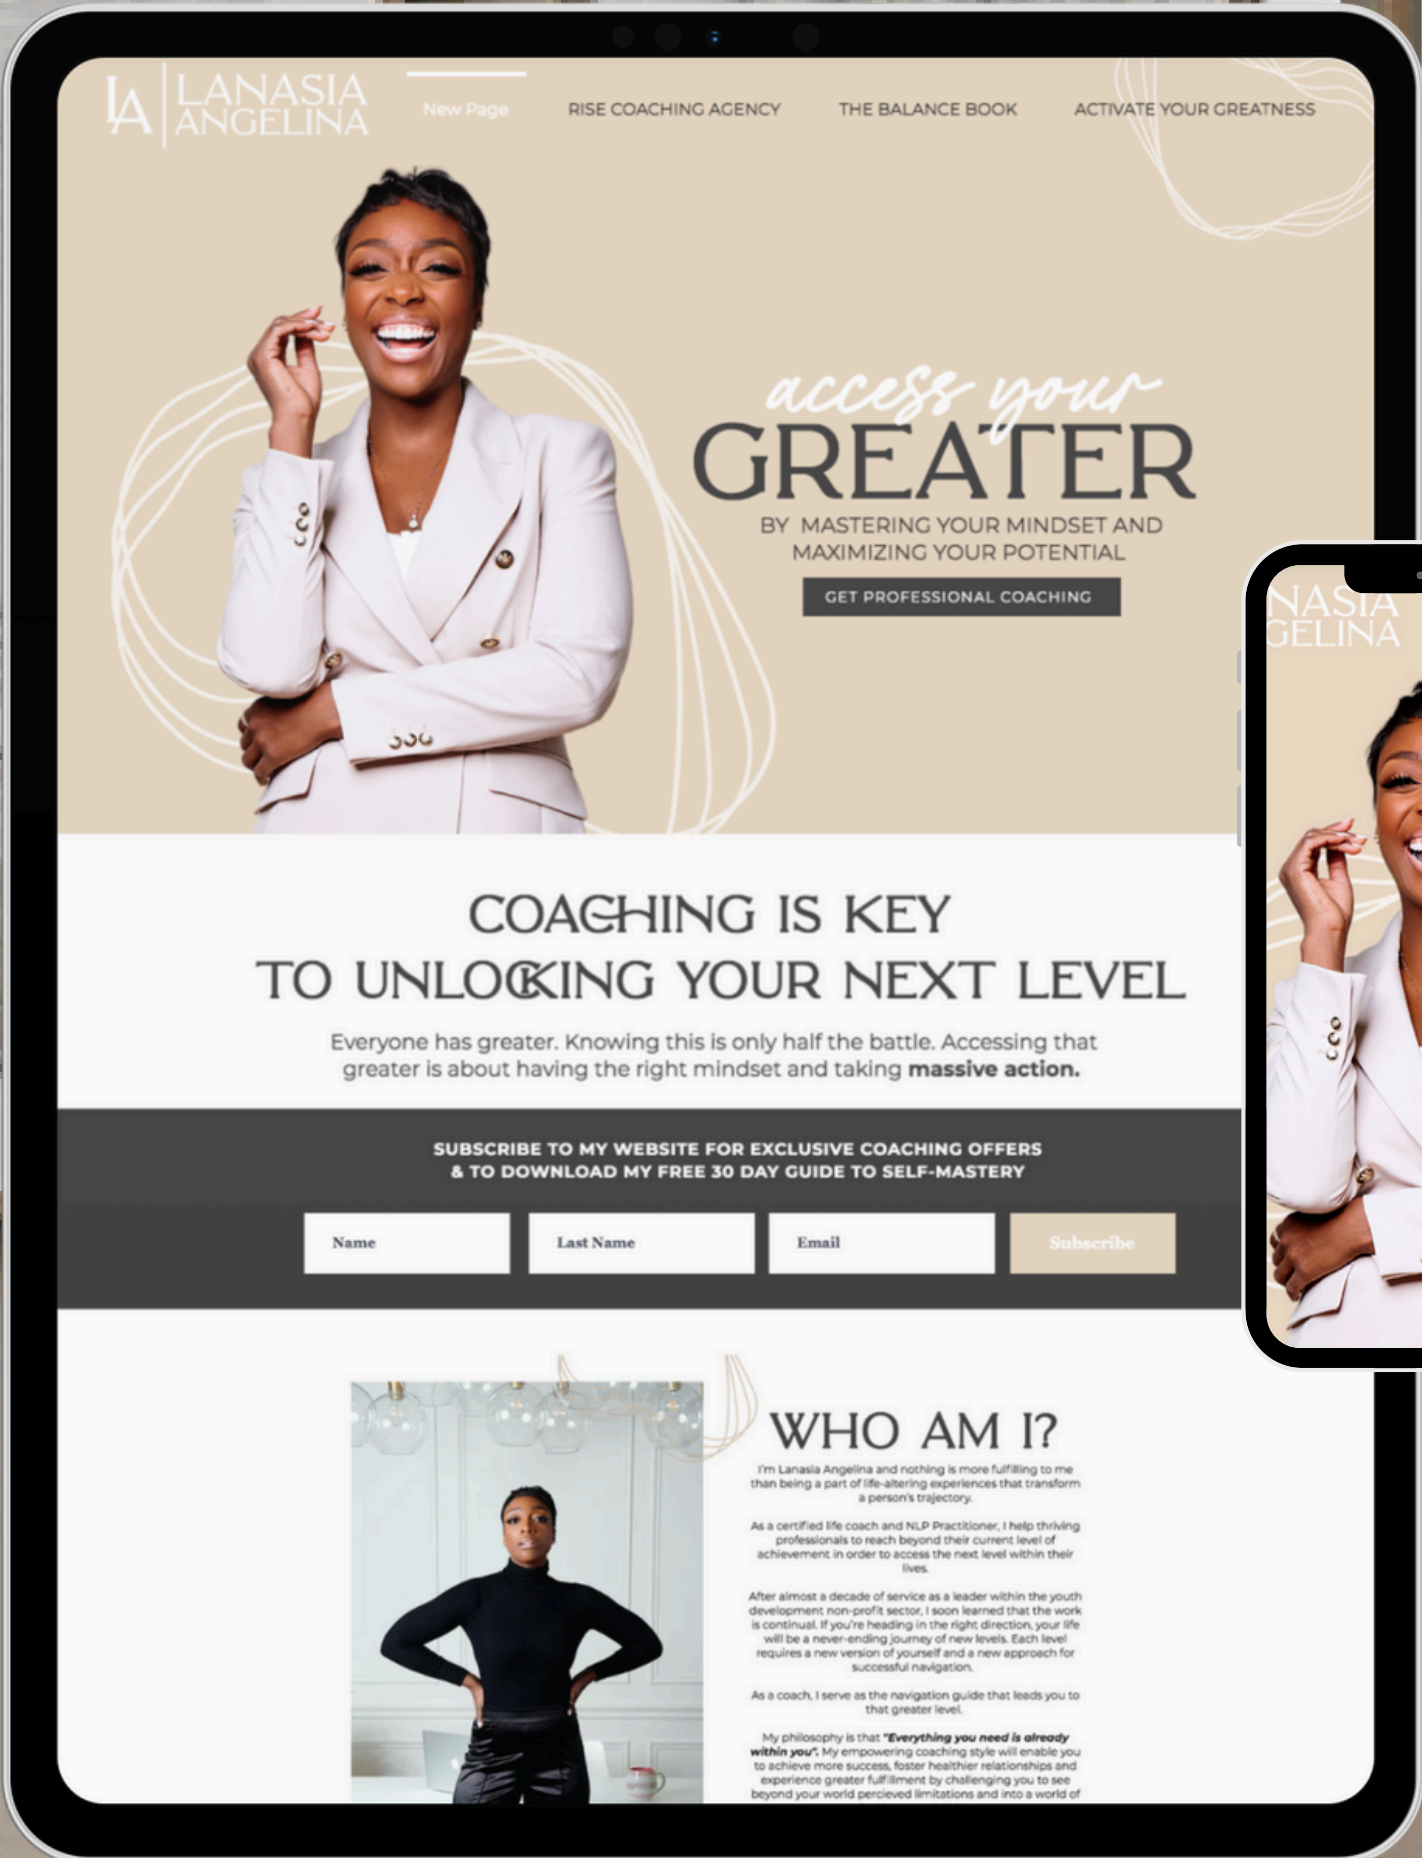

access your GREATER

BY MASTERING YOUR MINDSET AND MAXIMIZING YOUR POTENTIAL

GET PROFESSIONAL COACHING

COACHING IS KEY TO UNLOCKING YOUR NEXT LEVEL

Everyone has greater. Knowing this is only half the battle. Accessing that greater is about having the right mindset and taking **massive action**.

SUBSCRIBE TO MY WEBSITE FOR EXCLUSIVE COACHING OFFERS & TO DOWNLOAD MY FREE 30 DAY GUIDE TO SELF-MASTERY

Name Last Name Email Subscribe